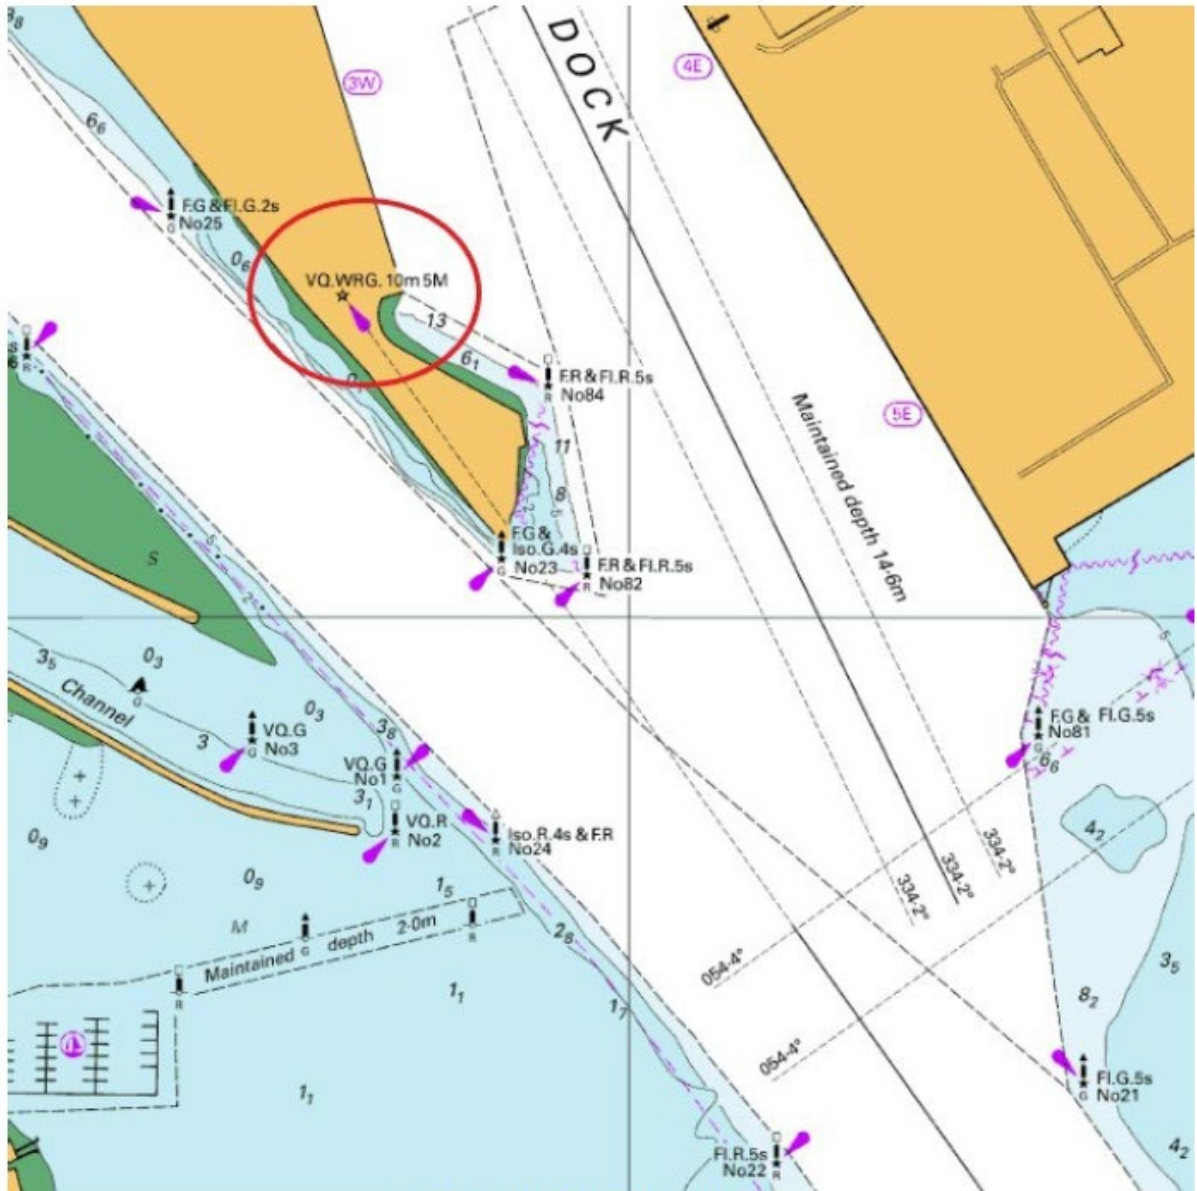

The following Notice to Mariners is published for general information

Australia – Victoria

No. 360 (T) - 2023

**PORT OF MELBOURNE
WEBB DIRECTIONAL LIGHT UNRELIABLE**

Date: 6 September 2023

Refers: N/A

Details: Mariners are advised that Webb directional light, located in position **37° 50.842' S 144° 54.322' E**, is **unreliable**.

For more information, contact Melbourne VTS on (03) 9644 9700 or on VHF Channel 12.

Mariners are advised to navigate with additional caution in the vicinity of Webb directional light.

Charts & Publications affected: AUS 155
ENC AU5MEL01

Further notice: Further notice will be issued.

David Tilsley
Deputy Harbour Master
(Navigation Services)

NOT FOR NAVIGATIONAL USE

This notice is a direction of the Harbour Master pursuant to section 232 of the *Marine Safety Act 2010* (Vic)
 The requirements of section 232(2) have been taken into account.