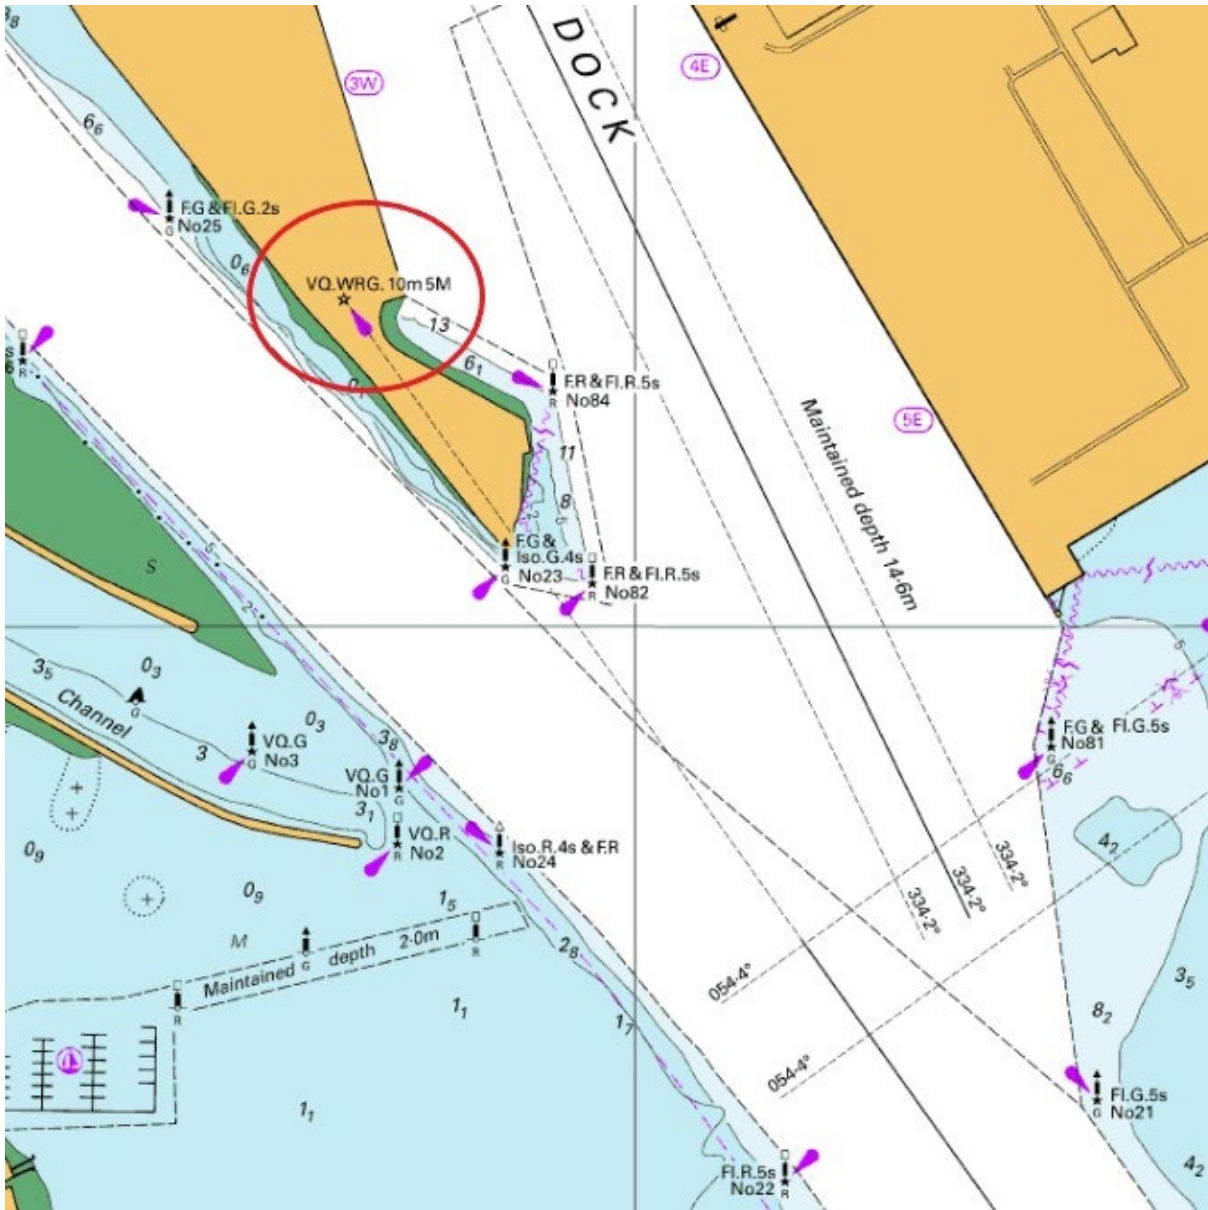

The following Notice to Mariners is published for general information

Australia – Victoria

No. 350 (T) - 2023

**PORT OF MELBOURNE
WEBB DIRECTIONAL LIGHT UNLIT**

Date: 24 August 2023

Refers: N/A

Details: Mariners are advised that Webb directional light located in position **37° 50.842' S 144° 54.322' E** is unlit.

Mariners are advised to navigate with additional caution in the vicinity of Webb directional light.

Charts & Publications affected: AUS 155
ENC AU5MEL01

Further notice: Further notice will be issued.

David Tilsley
Deputy Harbour Master
(Navigation Services)